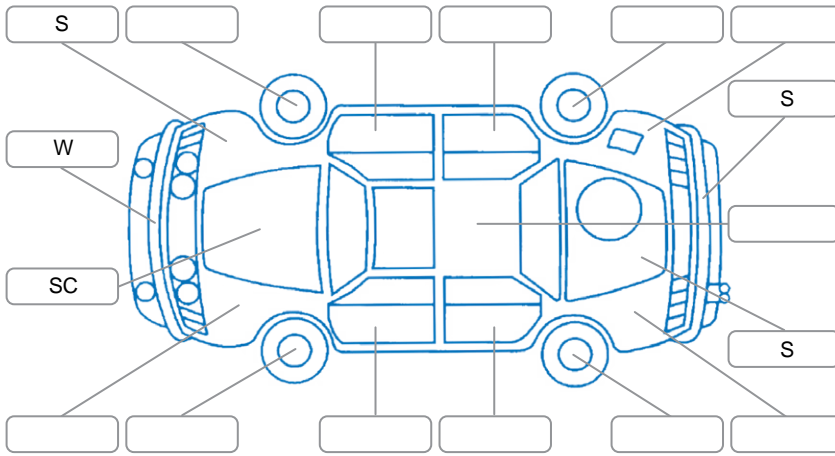

Report ID:	28,169,054	Version:	1
Created:	14 May 2026		

Make:	Hyundai	Model:	Santa FE
Body Style:	SUV	Year:	2014
Rego No.:	HHM930	Rego Expiry:	31 Aug 2026
WoF Expiry:	13 May 2027	Odometer:	113,500 Kms
Good No.:	28169054	VIN:	KMHST81XSEU268731
Next Service:	11/3/26 or 116000km	Service History:	Yes

Key

S = Scratch R = Rust C = Crack * = Decals W = Significant scuffs
 D = Dent PT = Paint defect P = Pin dent SC = Stone Chips

Note: some defects and blemishes may not be displayed in the diagram

Body Inspection Comments

Stone chips in windscreen.

Conditions During Body Inspection

Dry

Under Carriage and Under Bonnet Inspection Comments

Interior Comments

Seats:	Average
Carpets:	Good
Panels:	Good
Dashboard:	Good

General Comments

Vehicle drove well.
 1 key fob missing buttons.

Road Conditions During Test Drive

Dry

Engine Timing Mechanism

Timing Chain

Evidence of Cam Belt Replacement

Yes No

Kms