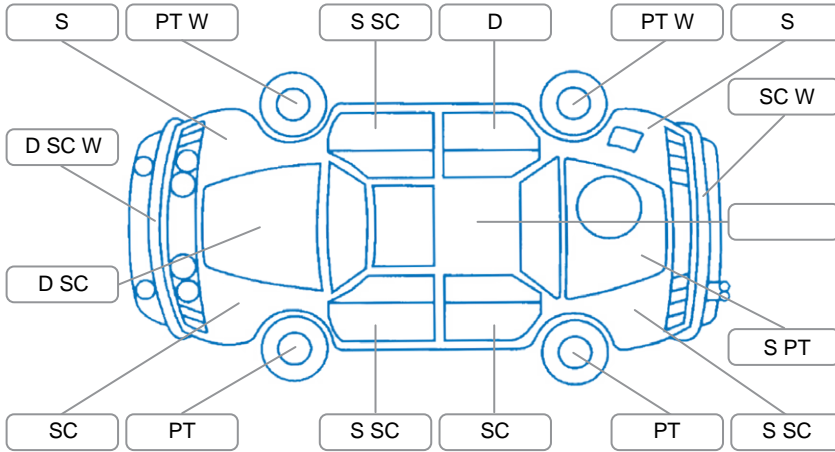

Report ID:	28,169,031	Version:	1
Created:	20 May 2026		

Make:	Hyundai	Model:	Santa FE
Body Style:	SUV	Year:	2015
Rego No.:	JHU920	Rego Expiry:	05 Oct 2026
WoF Expiry:	01 May 2027	Odometer:	175,981 Kms
Good No.:	28169031	VIN:	KMHSU81XSGU549580
Next Service:	186,300 Kms	Service History:	Yes

Key

S = Scratch R = Rust C = Crack * = Decals W = Significant scuffs
 D = Dent PT = Paint defect P = Pin dent SC = Stone Chips

Note: some defects and blemishes may not be displayed in the diagram

Body Inspection Comments

Conditions During Body Inspection: Dry

Under Carriage and Under Bonnet Inspection Comments

All-wheel drive

Interior Comments

Seats:	Average
Carpets:	Good
Panels:	Good
Dashboard:	Good

General Comments

-Driver's seat electronic adjustments require more force in order to use them