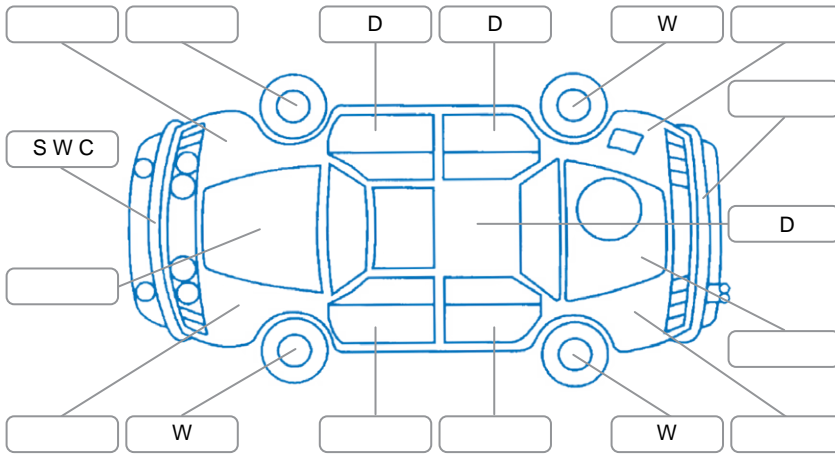

Key
 S = Scratch R = Rust C = Crack * = Decals W = Significant scuffs
 D = Dent PT = Paint defect P = Pin dent SC = Stone Chips

Note: some defects and blemishes may not be displayed in the diagram

Body Inspection Comments

Conditions During Body Inspection: Dry

Under Carriage and Under Bonnet Inspection Comments

Interior Comments

Seats:	Good
Carpets:	Good
Panels:	Good
Dashboard:	Good

General Comments

Front wiper blade worn, r rear tyre side wall damage