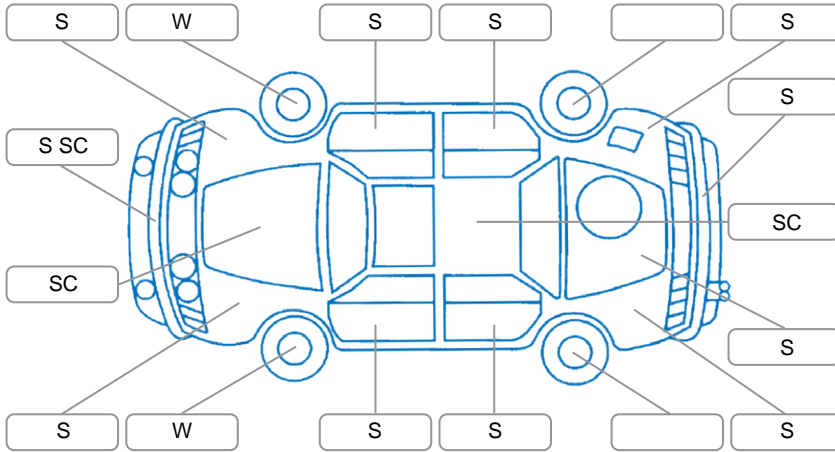

Report ID:	28,168,945	Version:	1
Created:	23 Jun 2026		

Make:	Honda	Model:	Odyssey
Body Style:	Wagon	Year:	2015
Rego No.:	QWK242	Rego Expiry:	19 Dec 2026
WoF Expiry:	07 Jul 2027	Odometer:	142,422 Kms
Good No.:	28168945	VIN:	7AT08G61X23100942
Next Service:	150626	Service History:	No

**Key**

S = Scratch    R = Rust    C = Crack    \* = Decals    W = Significant scuffs  
 D = Dent    PT = Paint defect    P = Pin dent    SC = Stone Chips

Note: some defects and blemishes may not be displayed in the diagram