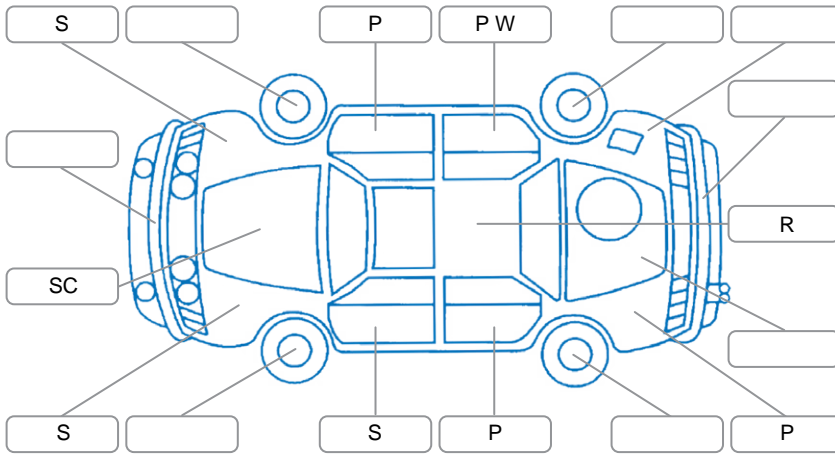

Report ID:	28,168,783	Version:	2
Created:	14 May 2026		

Make:	Toyota	Model:	Rav4
Body Style:	SUV	Year:	2022
Rego No.:	PEK765	Rego Expiry:	11 Jul 2026
WoF Expiry:	06 Apr 2027	Odometer:	94,635 Kms
Good No.:	28168783	VIN:	JTMRW3FV00D143050
Next Service:	107,269	Service History:	Yes

Key
 S = Scratch R = Rust C = Crack * = Decals W = Significant scuffs
 D = Dent PT = Paint defect P = Pin dent SC = Stone Chips

Note: some defects and blemishes may not be displayed in the diagram

Body Inspection Comments

Conditions During Body Inspection: Dry

Under Carriage and Under Bonnet Inspection Comments

Interior Comments

Seats:	Good
Carpets:	Good
Panels:	Good
Dashboard:	Good

General Comments

Road Conditions During Test Drive	Dry		
Engine Timing Mechanism	Timing Chain		
Evidence of Cam Belt Replacement	<input type="checkbox"/> Yes	<input type="checkbox"/> No	Kms
Inspected by:	Kilipati Mae		
Published by:	Bruce Screaton		
Inspection Date:	07 May 2026		