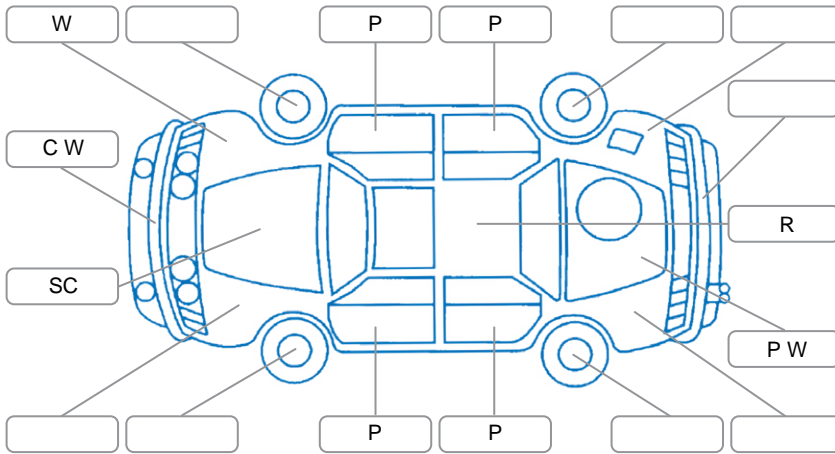

Report ID:	28,168,765	Version:	3
Created:	18 May 2026		

Make:	Toyota	Model:	Hilux
Body Style:	Utility	Year:	2022
Rego No.:	PCB233	Rego Expiry:	22 Jun 2026
WoF Expiry:	04 May 2027	Odometer:	96,088 Kms
Good No.:	28168765	VIN:	MR0JA3DD900349658
Next Service:	110,900Kms	Service History:	Yes

Key
 S = Scratch R = Rust C = Crack * = Decals W = Significant scuffs
 D = Dent PT = Paint defect P = Pin dent SC = Stone Chips

Note: some defects and blemishes may not be displayed in the diagram

Body Inspection Comments

Windscreen stone chip in CVA

Conditions During Body Inspection

Dry

Under Carriage and Under Bonnet Inspection Comments

Both Sills Pin Dents
 Right Sill Scuff

Interior Comments

Seats:	Good
Carpets:	Good
Panels:	Good
Dashboard:	Good