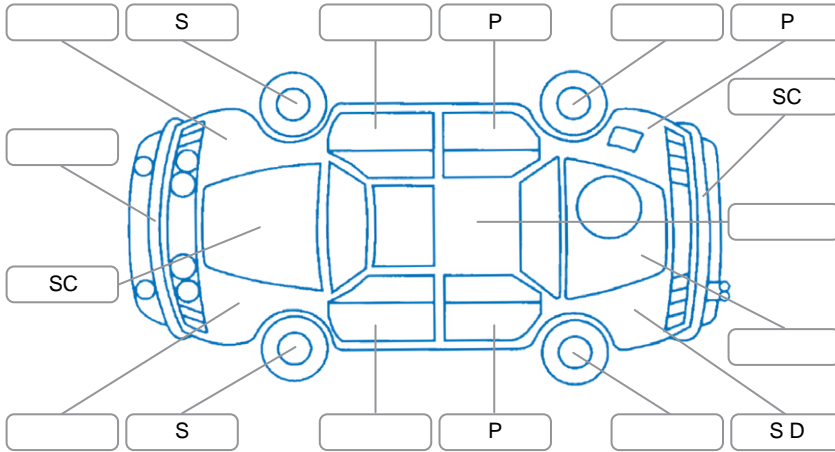

Report ID:	28,168,720	Version:	1
Created:	08 May 2026		

Make:	Honda	Model:	Accord
Body Style:	Sedan	Year:	2004
Rego No.:	JTQ584	Rego Expiry:	05 Nov 2026
WoF Expiry:	04 Dec 2026	Odometer:	253,243 Kms
Good No.:	28168720	VIN:	7AT08G13X15053238
Next Service:	252,000kms	Service History:	No

Key

S = Scratch R = Rust C = Crack * = Decals W = Significant scuffs
 D = Dent PT = Paint defect P = Pin dent SC = Stone Chips

Note: some defects and blemishes may not be displayed in the diagram

Body Inspection Comments