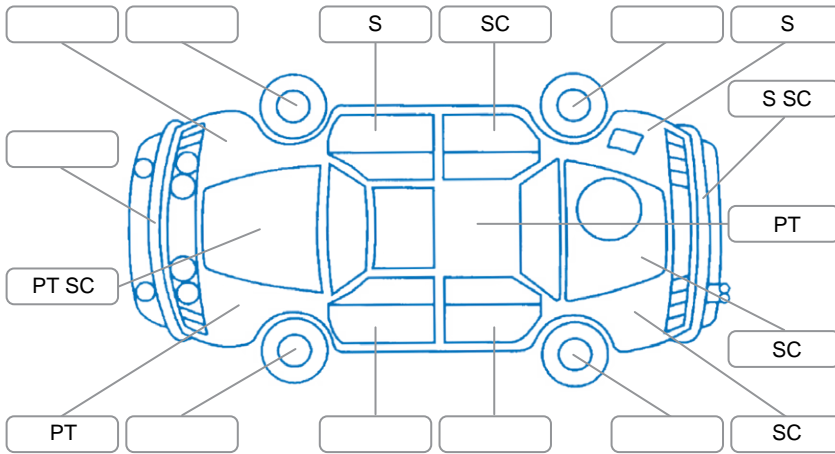

Report ID:	28,168,643	Version:	3
Created:	19 May 2026		

Make:	Toyota	Model:	Vellfire
Body Style:	Wagon	Year:	2012
Rego No.:	RMJ318	Rego Expiry:	09 May 2026
WoF Expiry:	29 May 2027	Odometer:	145,870 Kms
Good No.:	28168643	VIN:	7AT0H65MX25244416
Next Service:	151,946 Kms	Service History:	No

Key
 S = Scratch R = Rust C = Crack * = Decals W = Significant scuffs
 D = Dent PT = Paint defect P = Pin dent SC = Stone Chips

Note: some defects and blemishes may not be displayed in the diagram

Body Inspection Comments