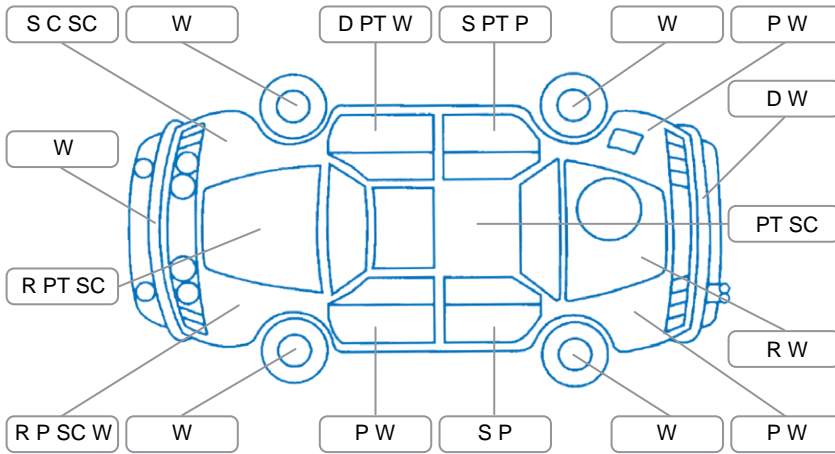

Make:	Toyota	Model:	Estima
Body Style:	People Mover	Year:	2000
Rego No.:	RPH733	Rego Expiry:	03 Aug 2026
WoF Expiry:	23 Feb 2027	Odometer:	262,533 Kms
Good No.:	28168615	VIN:	7A8H61Y0709017649
Next Service:	272,200	Service History:	No

Key
 S = Scratch R = Rust C = Crack * = Decals W = Significant scuffs
 D = Dent PT = Paint defect P = Pin dent SC = Stone Chips

Note: some defects and blemishes may not be displayed in the diagram

Body Inspection Comments

- Rear right door damage (unable to close properly)
- Rear right door misaligned
- Hole in rear bumper

Conditions During Body Inspection: Dry

Under Carriage and Under Bonnet Inspection Comments

- Oil leak (Requires further investigation)
- Subframe rust
- Underbody oxidation