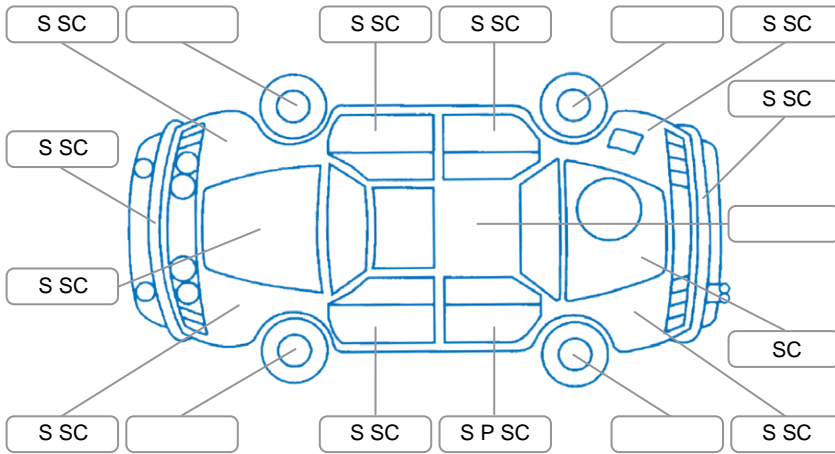

Report ID:	28,168,564	Version:	3
Created:	20 May 2026		

Make:	Volkswagen	Model:	Tiguan
Body Style:	SUV	Year:	2023
Rego No.:	PYZ959	Rego Expiry:	15 Jun 2026
WoF Expiry:	16 Jun 2026	Odometer:	54,100 Kms
Good No.:	28168564	VIN:	WVGZZZ5N0PM079724
Next Service:	65443	Service History:	No

**Key**

S = Scratch    R = Rust    C = Crack    \* = Decals    W = Significant scuffs  
 D = Dent    PT = Paint defect    P = Pin dent    SC = Stone Chips

Note: some defects and blemishes may not be displayed in the diagram