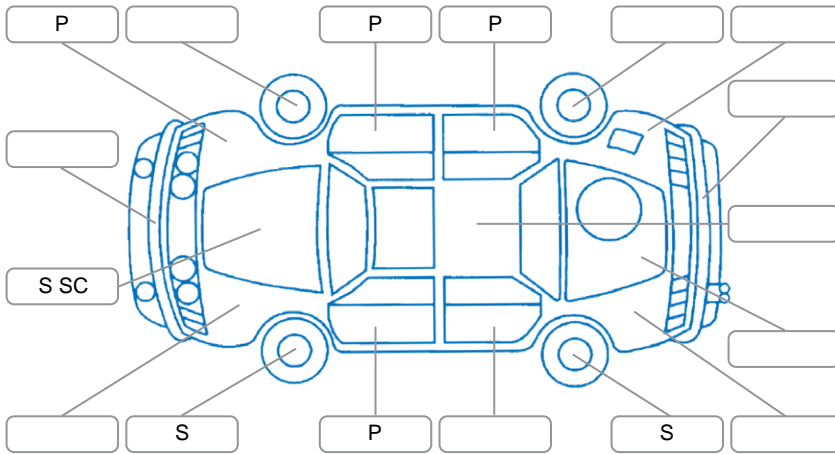

Report ID:	28,168,461	Version:	3
Created:	22 May 2026		

Make:	Subaru	Model:	XV
Body Style:	Wagon	Year:	2014
Rego No.:	NPY974	Rego Expiry:	14 Jan 2027
WoF Expiry:	10 Mar 2027	Odometer:	133,862 Kms
Good No.:	28168461	VIN:	7AT0GF1XX21019922
Next Service:	143,906 Kms	Service History:	No

Key
 S = Scratch R = Rust C = Crack * = Decals W = Significant scuffs
 D = Dent PT = Paint defect P = Pin dent SC = Stone Chips

Note: some defects and blemishes may not be displayed in the diagram

Body Inspection Comments

Tire repair kit instead of spare.

Conditions During Body Inspection Dry

Under Carriage and Under Bonnet Inspection Comments

Interior Comments

Seats:	Good
Carpets:	Good
Panels:	Good
Dashboard:	Average, steering wheel worn.