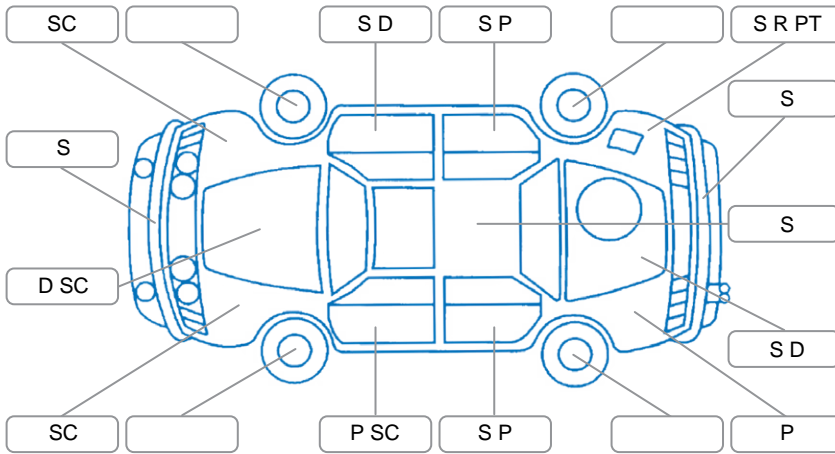

Report ID:	28,168,426	Version:	2
Created:	07 May 2026		

Make:	Mitsubishi	Model:	Delica
Body Style:	Van	Year:	2002
Rego No.:	FZN930	Rego Expiry:	13 Jul 2026
WoF Expiry:	17 Feb 2027	Odometer:	222,586 Kms
Good No.:	28168426	VIN:	7AT0CJ0PX11300046
Next Service:	229,000kms	Service History:	No

**Key**

S = Scratch    R = Rust    C = Crack    \* = Decals    W = Significant scuffs  
 D = Dent    PT = Paint defect    P = Pin dent    SC = Stone Chips

Note: some defects and blemishes may not be displayed in the diagram

**Under Carriage and Under Bonnet Inspection Comments**

Light surface rust under carriage.  
 Engine oil leaks.

**Interior Comments**

Seats:	Drivers seat ripped .
Carpets:	Holes & rips on drivers side.
Panels:	Scratches & scuffs in cargo area.
Dashboard:	Steering wheel worn.