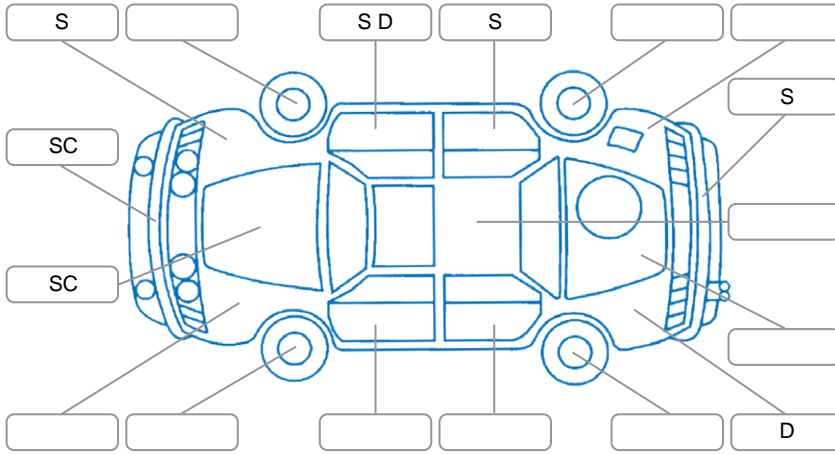

Report ID:	28,168,333	Version:	5
Created:	12 Jun 2026		

Make:	Ford	Model:	Ranger
Body Style:	Utility	Year:	2022
Rego No.:	PCU194	Rego Expiry:	17 Feb 2027
WoF Expiry:	07 Mar 2027	Odometer:	89,830 Kms
Good No.:	28168333	VIN:	MPBUMFF50NX383146
Next Service:	90000	Service History:	Yes

Key

S = Scratch R = Rust C = Crack * = Decals W = Significant scuffs
 D = Dent PT = Paint defect P = Pin dent SC = Stone Chips

Note: some defects and blemishes may not be displayed in the diagram

Body Inspection Comments

Windscreen stone chip, right rear door seal small tear, no canopy key.

Conditions During Body Inspection

Under Carriage and Under Bonnet Inspection Comments

Interior Comments

Seats:	Good
Carpets:	Good
Panels:	Good
Dashboard:	Good