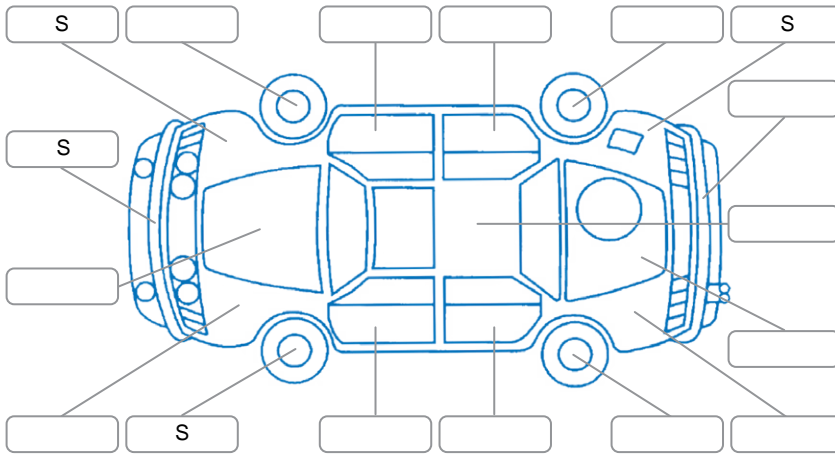

Report ID:	28,168,253	Version:	2
Created:	14 May 2026		

Make:	Nissan	Model:	Skyline
Body Style:	Sedan	Year:	2014
Rego No.:	QCG464	Rego Expiry:	20 Aug 2026
WoF Expiry:	22 May 2027	Odometer:	120,688 Kms
Good No.:	28168253	VIN:	7AT0DH12X23202034
Next Service:	128,000kms	Service History:	No

Key
 S = Scratch R = Rust C = Crack * = Decals W = Significant scuffs
 D = Dent PT = Paint defect P = Pin dent SC = Stone Chips

Note: some defects and blemishes may not be displayed in the diagram

Body Inspection Comments

Tyre repair kit as opposed to spare wheel.
 Drivers door seal torn.

Conditions During Body Inspection Dry

Under Carriage and Under Bonnet Inspection Comments

Interior Comments

Seats:	Good
Carpets:	Good
Panels:	Good
Dashboard:	Good