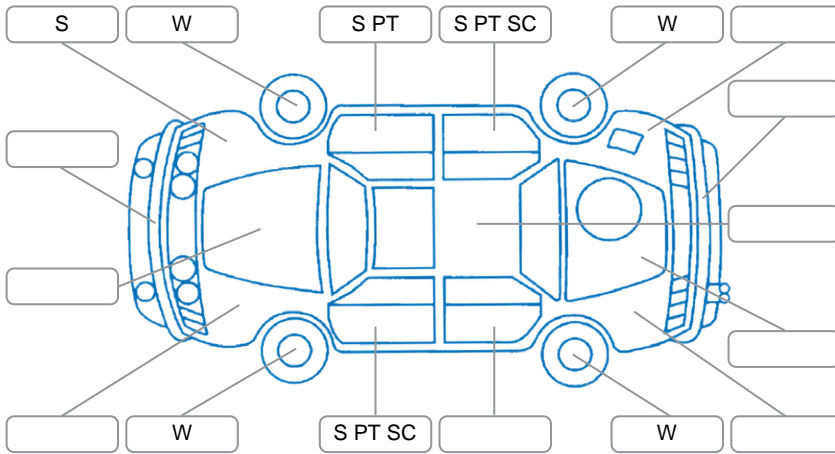

Key
 S = Scratch R = Rust C = Crack * = Decals W = Significant scuffs
 D = Dent PT = Paint defect P = Pin dent SC = Stone Chips

Note: some defects and blemishes may not be displayed in the diagram

Body Inspection Comments

Conditions During Body Inspection	Dry
-----------------------------------	-----

Under Carriage and Under Bonnet Inspection Comments

Front wheel drive.
 Freshly serviced.

Interior Comments

Seats:	Average
Carpets:	Average
Panels:	Average
Dashboard:	Average