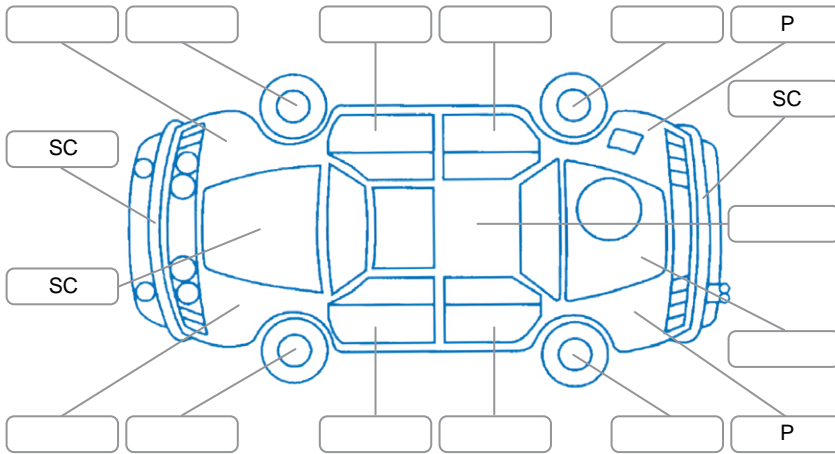

Report ID:	28,168,173	Version:	2
Created:	24 May 2026		

Make:	Hyundai	Model:	Ix35
Body Style:	SUV	Year:	2011
Rego No.:	GCC930	Rego Expiry:	29 Sep 2026
WoF Expiry:	04 Jun 2027	Odometer:	114,283 Kms
Good No.:	28168173	VIN:	KMHJU81CSCU331814
Next Service:	128,000kms	Service History:	No

**Key**  
 S = Scratch    R = Rust    C = Crack    \* = Decals    W = Significant scuffs  
 D = Dent    PT = Paint defect    P = Pin dent    SC = Stone Chips

Note: some defects and blemishes may not be displayed in the diagram