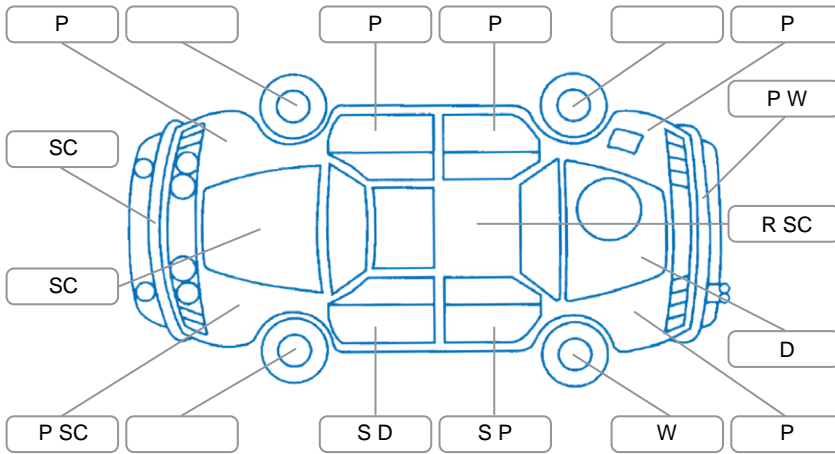

Report ID:	28,168,059	Version:	1
Created:	09 May 2026		

Make:	Mitsubishi	Model:	Eclipse Cross
Body Style:	SUV	Year:	2022
Rego No.:	PCF176	Rego Expiry:	24 Nov 2026
WoF Expiry:	08 May 2026	Odometer:	155,798 Kms
Good No.:	28168059	VIN:	JMFXDGL3WNZ003223
Next Service:	165200	Service History:	Yes

**Key**  
 S = Scratch    R = Rust    C = Crack    \* = Decals    W = Significant scuffs  
 D = Dent    PT = Paint defect    P = Pin dent    SC = Stone Chips

Note: some defects and blemishes may not be displayed in the diagram