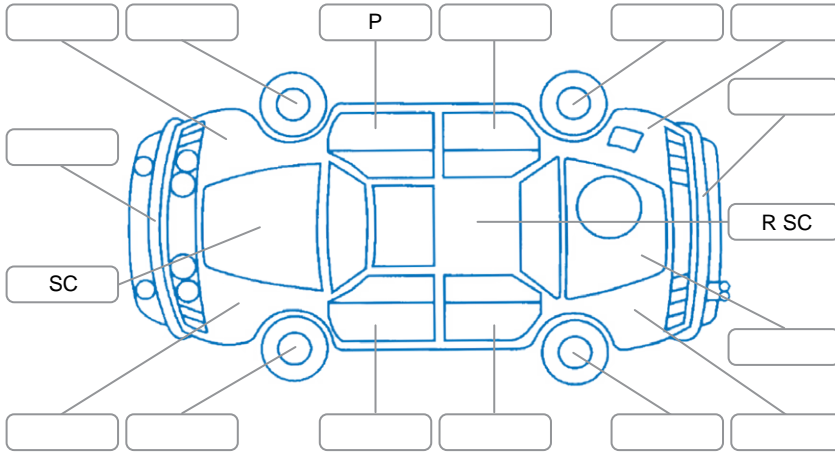

Report ID:	28,168,016	Version:	1
Created:	10 May 2026		

Make:	Toyota	Model:	Hilux
Body Style:	Utility	Year:	2020
Rego No.:	NCG536	Rego Expiry:	04 Jan 2027
WoF Expiry:	04 May 2027	Odometer:	155,745 Kms
Good No.:	28168016	VIN:	MR0AA3DD000005636
Next Service:	160000	Service History:	Yes

Key

S = Scratch R = Rust C = Crack * = Decals W = Significant scuffs
 D = Dent PT = Paint defect P = Pin dent SC = Stone Chips

Note: some defects and blemishes may not be displayed in the diagram

Body Inspection Comments

Conditions During Body Inspection

Under Carriage and Under Bonnet Inspection Comments

Interior Comments

Seats:	Good
Carpets:	Good
Panels:	Good
Dashboard:	Good

General Comments

Road Conditions During Test Drive	Dry
Engine Timing Mechanism	Timing Chain
Evidence of Cam Belt Replacement	<input type="checkbox"/> Yes <input type="checkbox"/> No Kms
Inspected by:	Phillip Russel-Waimotu
Published by:	Phillip Russel-Waimotu
Inspection Date:	10 May 2026