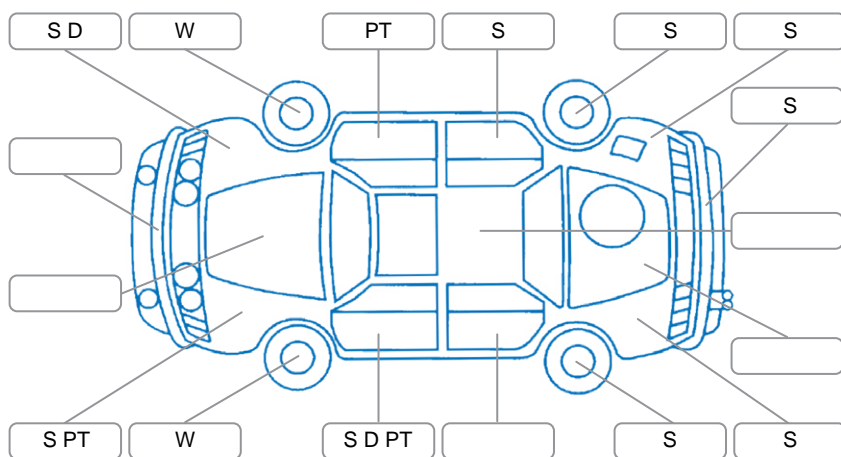

Report ID:	28,168,000	Version:	2
Created:	24 May 2026		

Make:	Lexus	Model:	IS250
Body Style:	Sedan	Year:	2006
Rego No.:	MDZ82	Rego Expiry:	13 Nov 2026
WoF Expiry:	24 Apr 2027	Odometer:	122,269 Kms
Good No.:	28168000	VIN:	7AT0B00EX19011022
Next Service:	132300 Kms	Service History:	No

Key

S = Scratch R = Rust C = Crack * = Decals W = Significant scuffs
 D = Dent PT = Paint defect P = Pin dent SC = Stone Chips

Note: some defects and blemishes may not be displayed in the diagram

Body Inspection Comments

Conditions During Body Inspection	Dry
-----------------------------------	-----

Under Carriage and Under Bonnet Inspection Comments

Interior Comments	
Seats:	Average
Carpets:	Good
Panels:	Poor
Dashboard:	Poor