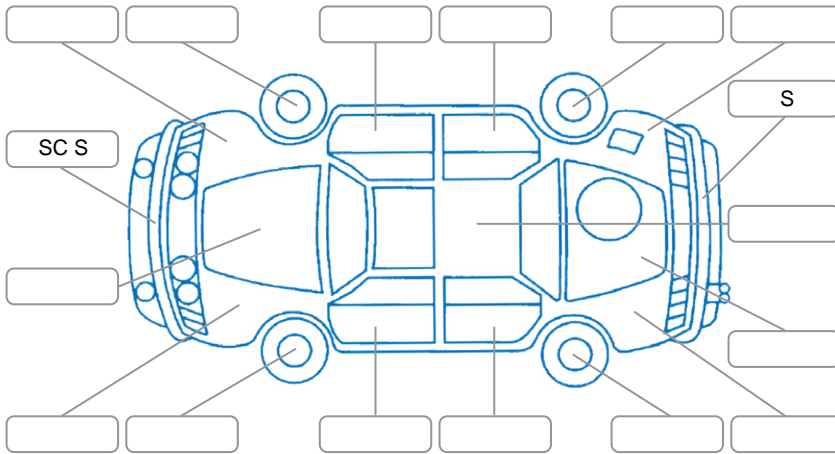

Report ID:	28,167,972	Version:	2
Created:	27 May 2026		

Make:	KIA	Model:	Sorento
Body Style:	SUV	Year:	2022
Rego No.:	PJG453	Rego Expiry:	25 Jul 2026
WoF Expiry:	30 Jul 2026	Odometer:	148,454 Kms
Good No.:	28167972	VIN:	KNARH81BWN5161223
Next Service:	154,300 kms	Service History:	Yes

**Key**  
 S = Scratch    R = Rust    C = Crack    \* = Decals    W = Significant scuffs  
 D = Dent    PT = Paint defect    P = Pin dent    SC = Stone Chips

Note: some defects and blemishes may not be displayed in the diagram

### Body Inspection Comments

Head lining small tear.

Conditions During Body Inspection    Dry