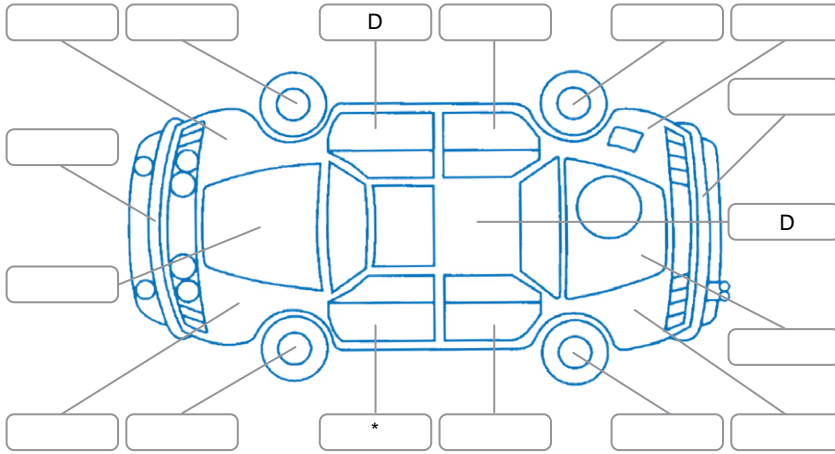

Report ID:	28,167,889	Version:	2
Created:	13 May 2026		

Make:	Ford	Model:	Ranger
Body Style:	Utility	Year:	2023
Rego No.:	PTQ408	Rego Expiry:	23 Jun 2026
WoF Expiry:	21 Mar 2027	Odometer:	105,295 Kms
Good No.:	28167889	VIN:	MNACMFF60NW263643
Next Service:	111,000 kms	Service History:	Yes

**Key**

S = Scratch    R = Rust    C = Crack    \* = Decals    W = Significant scuffs  
 D = Dent    PT = Paint defect    P = Pin dent    SC = Stone Chips

Note: some defects and blemishes may not be displayed in the diagram