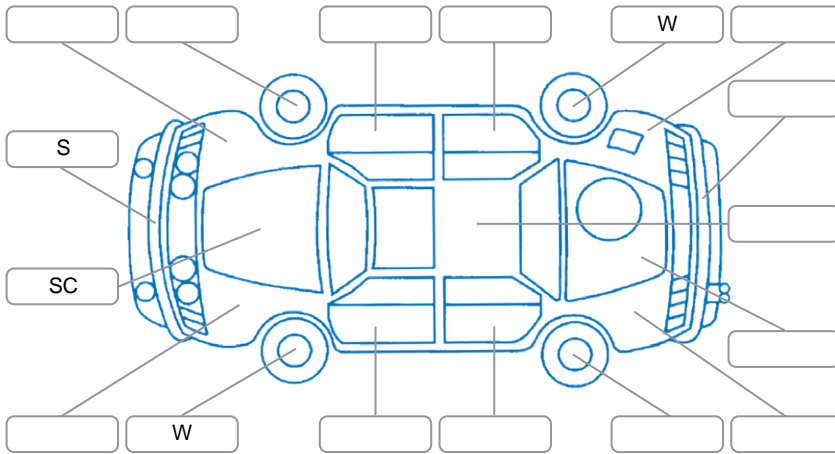

Report ID:	28,167,827	Version:	1
Created:	13 May 2026		

Make:	Mercedes-Benz	Model:	A250
Body Style:	Hatchback	Year:	2013
Rego No.:	QYZ866	Rego Expiry:	26 Jul 2026
WoF Expiry:	05 May 2027	Odometer:	57,820 Kms
Good No.:	28167827	VIN:	WDD1760442J186595
Next Service:	68000	Service History:	No

Key
 S = Scratch R = Rust C = Crack * = Decals W = Significant scuffs
 D = Dent PT = Paint defect P = Pin dent SC = Stone Chips

Note: some defects and blemishes may not be displayed in the diagram

Body Inspection Comments

Conditions During Body Inspection: Dry

Under Carriage and Under Bonnet Inspection Comments

Interior Comments

Seats:	Good
Carpets:	Good
Panels:	Good
Dashboard:	Good

General Comments

Road Conditions During Test Drive	Dry		
Engine Timing Mechanism	Timing Chain		
Evidence of Cam Belt Replacement	<input type="checkbox"/> Yes	<input type="checkbox"/> No	Kms
Inspected by:	Greg Morgan		
Published by:	Michael Little		
Inspection Date:	07 May 2026		