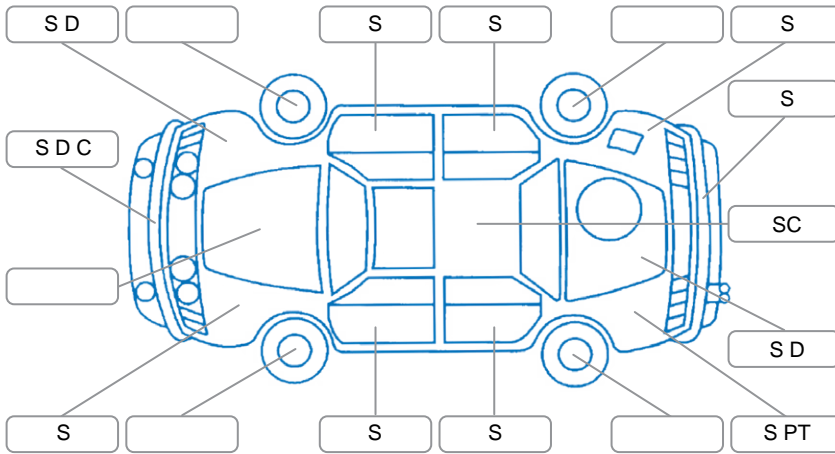

Report ID:	28,167,739	Version:	2
Created:	08 May 2026		

Make:	Mitsubishi	Model:	Triton
Body Style:	Utility	Year:	2022
Rego No.:	PAE18	Rego Expiry:	07 Dec 2026
WoF Expiry:	19 May 2027	Odometer:	94,450 Kms
Good No.:	28167739	VIN:	MMAJLKK10NH016645
Next Service:	108000	Service History:	Yes

Key
 S = Scratch R = Rust C = Crack * = Decals W = Significant scuffs
 D = Dent PT = Paint defect P = Pin dent SC = Stone Chips

Note: some defects and blemishes may not be displayed in the diagram

Body Inspection Comments

Front bumper damage and missing small cover, front right indicator glass lens crack,

Conditions During Body Inspection Wet

Under Carriage and Under Bonnet Inspection Comments

Interior Comments

Seats:	Good
Carpets:	Good
Panels:	Good
Dashboard:	Good