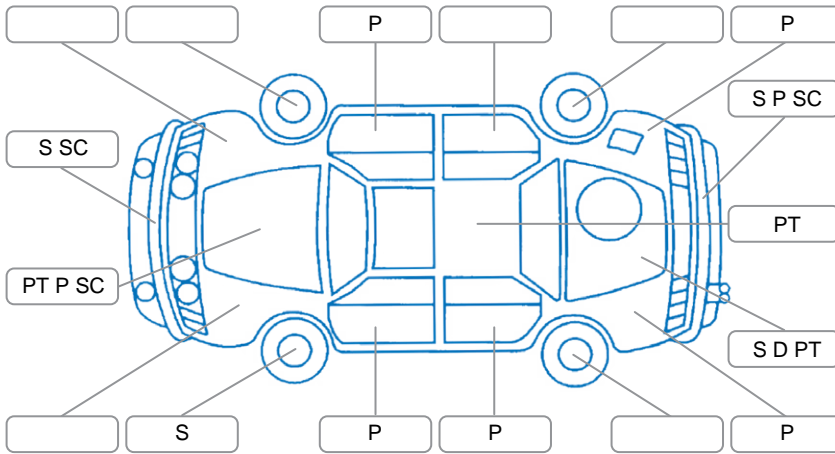

Report ID:	28,167,699	Version:	2
Created:	13 May 2026		

Make:	Toyota	Model:	Isis
Body Style:	Wagon	Year:	2005
Rego No.:	LHB600	Rego Expiry:	31 May 2026
WoF Expiry:	08 Oct 2026	Odometer:	163,358 Kms
Good No.:	28167699	VIN:	7AT0H658X18013239
Next Service:	173,359kms	Service History:	No

**Key**  
 S = Scratch    R = Rust    C = Crack    \* = Decals    W = Significant scuffs  
 D = Dent    PT = Paint defect    P = Pin dent    SC = Stone Chips

Note: some defects and blemishes may not be displayed in the diagram