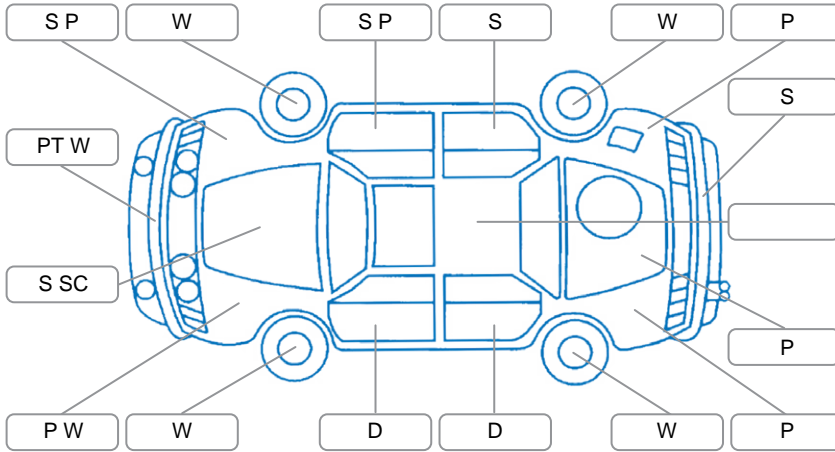

Report ID:	28,167,652	Version:	1
Created:	07 May 2026		

Make:	Mitsubishi	Model:	Outlander
Body Style:	Wagon	Year:	2006
Rego No.:	KZR136	Rego Expiry:	10 Jun 2026
WoF Expiry:	18 Apr 2026	Odometer:	216,006 Kms
Good No.:	28167652	VIN:	7AT0CJ3MX17024307
Next Service:	216,000	Service History:	No

Key

S = Scratch R = Rust C = Crack * = Decals W = Significant scuffs
 D = Dent PT = Paint defect P = Pin dent SC = Stone Chips

Note: some defects and blemishes may not be displayed in the diagram

Body Inspection Comments

- Front bumper misaligned
- Rear window wiper missing
- Poor paint repairs

Conditions During Body Inspection: Dry

Under Carriage and Under Bonnet Inspection Comments

- Underbody surface rust
- Oil leak

Interior Comments