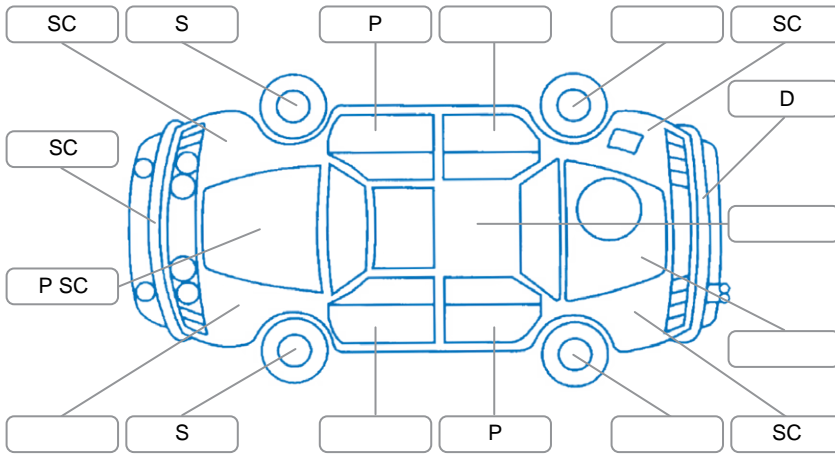

Report ID:	28,167,610	Version:	1
Created:	07 May 2026		

Make:	Ford	Model:	Ranger
Body Style:	Utility	Year:	2022
Rego No.:	PCG864	Rego Expiry:	03 Mar 2027
WoF Expiry:	04 Mar 2027	Odometer:	130,425 Kms
Good No.:	28167610	VIN:	MPBUMFF60MX377069
Next Service:	140,000kms	Service History:	Yes

Key
 S = Scratch R = Rust C = Crack * = Decals W = Significant scuffs
 D = Dent PT = Paint defect P = Pin dent SC = Stone Chips

Note: some defects and blemishes may not be displayed in the diagram

Body Inspection Comments

R/R door seal damaged.

Conditions During Body Inspection

Dry

Under Carriage and Under Bonnet Inspection Comments

Interior Comments

Seats:	Average
Carpets:	Average
Panels:	Good
Dashboard:	Good

General Comments