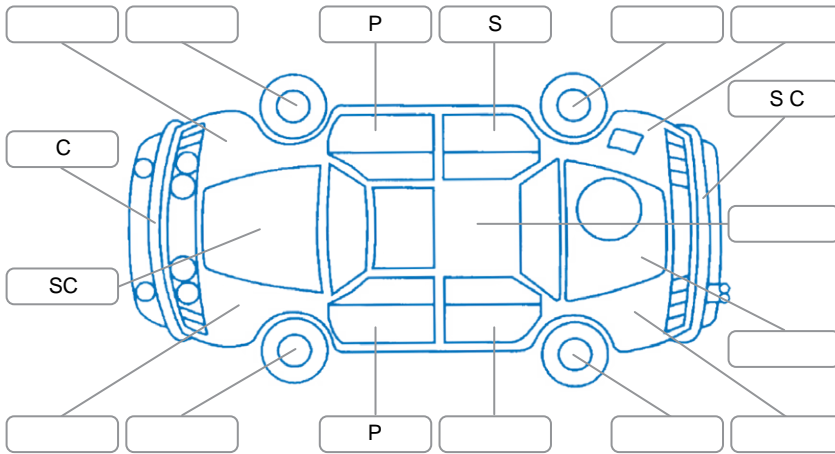

Report ID:	28,167,606	Version:	1
Created:	06 May 2026		

Make:	Toyota	Model:	Corolla
Body Style:	Sedan	Year:	2017
Rego No.:	KGW435	Rego Expiry:	10 Nov 2025
WoF Expiry:	01 Aug 2026	Odometer:	160,553 Kms
Good No.:	28167606	VIN:	MR053REH205296677
Next Service:	189000	Service History:	No

Key
 S = Scratch R = Rust C = Crack * = Decals W = Significant scuffs
 D = Dent PT = Paint defect P = Pin dent SC = Stone Chips

Note: some defects and blemishes may not be displayed in the diagram

Body Inspection Comments

- Left front bumper damaged
- Left rear tyre damage to side wall
- Rear tyres at min tread
- Very dirty at time of body inspection

Conditions During Body Inspection Dry

Under Carriage and Under Bonnet Inspection Comments