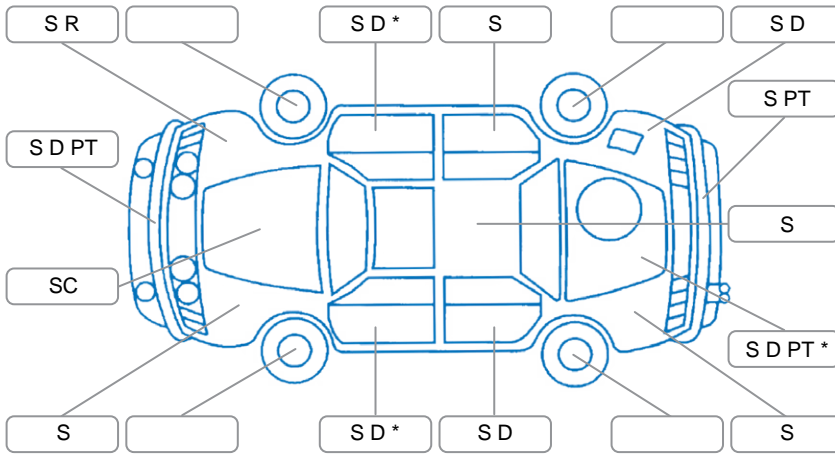

Report ID:	28,167,597	Version:	5
Created:	08 May 2026		

Make:	Mazda	Model:	Bt-50
Body Style:	Utility	Year:	2018
Rego No.:	LEZ321	Rego Expiry:	19 Feb 2027
WoF Expiry:	19 May 2027	Odometer:	169,172 Kms
Good No.:	28167597	VIN:	MMOUR0YG100806146
Next Service:	174621	Service History:	Yes

**Key**  
 S = Scratch    R = Rust    C = Crack    \* = Decals    W = Significant scuffs  
 D = Dent    PT = Paint defect    P = Pin dent    SC = Stone Chips

Note: some defects and blemishes may not be displayed in the diagram

### Under Carriage and Under Bonnet Inspection Comments

Underbody surface oxidisation, front support bar dent, driver's doorstep plate paint worn and starting to surface oxidisation