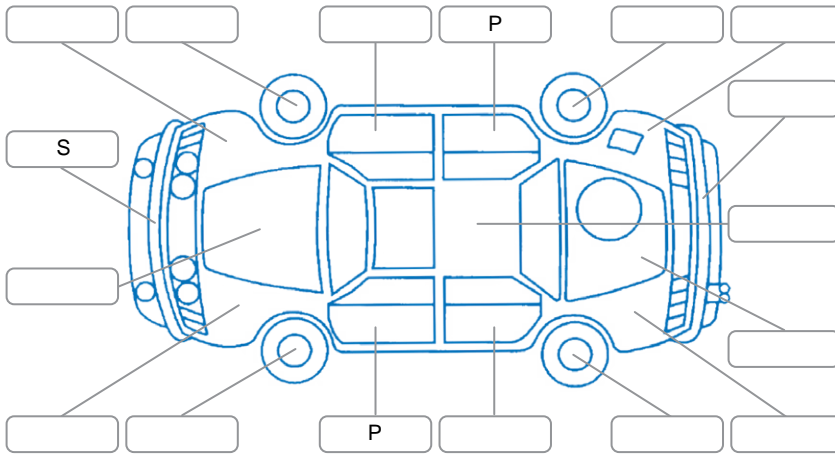

Report ID:	28,167,532	Version:	1
Created:	07 May 2026		

Make:	KIA	Model:	Stonic
Body Style:	SUV	Year:	2023
Rego No.:	PSJ622	Rego Expiry:	18 Jun 2026
WoF Expiry:	12 Feb 2027	Odometer:	36,470 Kms
Good No.:	28167532	VIN:	KNADD817VN6776458
Next Service:	42,000kms	Service History:	Yes

Key
 S = Scratch R = Rust C = Crack * = Decals W = Significant scuffs
 D = Dent PT = Paint defect P = Pin dent SC = Stone Chips

Note: some defects and blemishes may not be displayed in the diagram

Body Inspection Comments

Conditions During Body Inspection: Dry

Under Carriage and Under Bonnet Inspection Comments

Interior Comments

Seats:	Good
Carpets:	Good
Panels:	Good
Dashboard:	Good

General Comments

Road Conditions During Test Drive	Dry	
Engine Timing Mechanism	Timing Chain	
Evidence of Cam Belt Replacement	<input type="checkbox"/> Yes <input type="checkbox"/> No	Kms
Inspected by:	LukaAjitvan Woerden	
Published by:	LukaAjitvan Woerden	
Inspection Date:	07 May 2026	