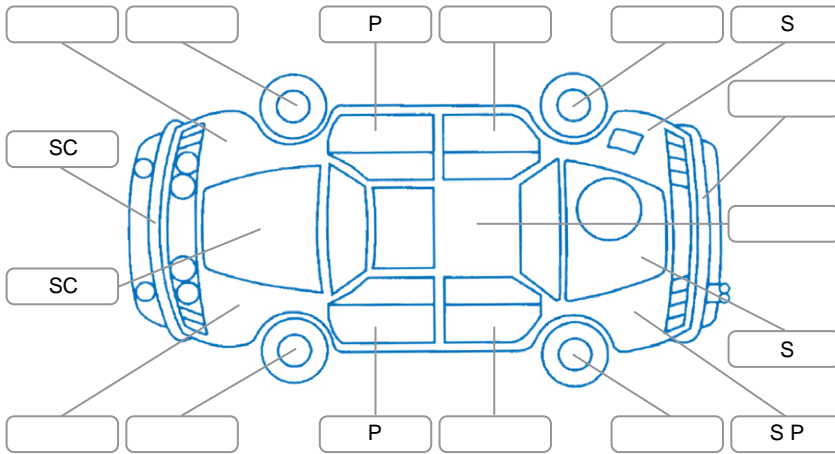

Report ID:	28,167,521	Version:	3
Created:	18 May 2026		

Make:	Mazda	Model:	Bt-50
Body Style:	Utility	Year:	2019
Rego No.:	MPL776	Rego Expiry:	17 Nov 2026
WoF Expiry:	22 May 2027	Odometer:	243,725 Kms
Good No.:	28167521	VIN:	MMOUR0YG100044292
Next Service:	243800	Service History:	Yes

Key

S = Scratch R = Rust C = Crack * = Decals W = Significant scuffs
 D = Dent PT = Paint defect P = Pin dent SC = Stone Chips

Note: some defects and blemishes may not be displayed in the diagram

Body Inspection Comments

Stone chips in windscreen

Conditions During Body Inspection

Dry

Under Carriage and Under Bonnet Inspection Comments

Interior Comments

Seats:	Average
Carpets:	Average
Panels:	Average
Dashboard:	Average

General Comments

Road Conditions During Test Drive

Dry

Engine Timing Mechanism

Timing Chain

Evidence of Cam Belt Replacement

Yes No

Kms

Inspected by: Kris Milne