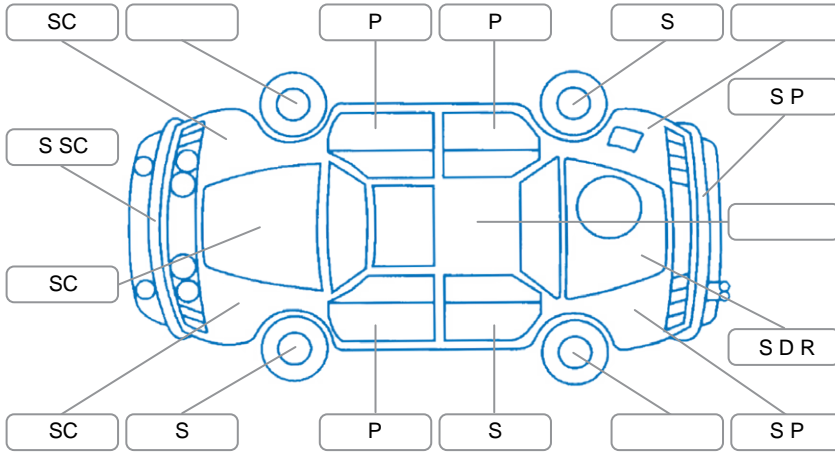

Report ID:	28,167,476	Version:	5
Created:	18 May 2026		

Make:	Nissan	Model:	NV350
Body Style:	Van	Year:	2014
Rego No.:	NBW424	Rego Expiry:	28 Jun 2026
WoF Expiry:	21 Oct 2026	Odometer:	155,772 Kms
Good No.:	28167476	VIN:	7AT0DH8RX20019165
Next Service:	165,700 Kms	Service History:	No

Key
 S = Scratch R = Rust C = Crack * = Decals W = Significant scuffs
 D = Dent PT = Paint defect P = Pin dent SC = Stone Chips

Note: some defects and blemishes may not be displayed in the diagram

Body Inspection Comments

Conditions During Body Inspection: Dry

Under Carriage and Under Bonnet Inspection Comments

Interior Comments

Seats:	Good
Carpets:	Good
Panels:	Good
Dashboard:	Good

General Comments

Ac not cold.

Road Conditions During Test Drive	Dry	
Engine Timing Mechanism	Timing Chain	
Evidence of Cam Belt Replacement	<input type="checkbox"/> Yes <input type="checkbox"/> No	Kms
Inspected by:	LukaAjitvan Woerden	
Published by:	Harry Dodds	
Inspection Date:	07 May 2026	