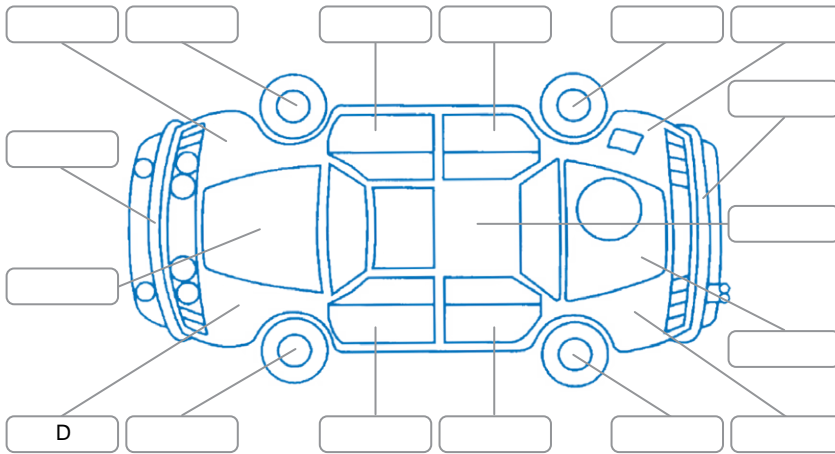

**Key**  
 S = Scratch    R = Rust    C = Crack    \* = Decals    W = Significant scuffs  
 D = Dent    PT = Paint defect    P = Pin dent    SC = Stone Chips

Note: some defects and blemishes may not be displayed in the diagram

### Body Inspection Comments

Rear bumper unsecured, driver's door seal torn.

Conditions During Body Inspection

Dry

### General Comments

Driver body seal torn, windscreen stone chip/crack cva,

Road Conditions During Test Drive

Dry

Engine Timing Mechanism

Timing Chain

Evidence of Cam Belt Replacement

Yes     No