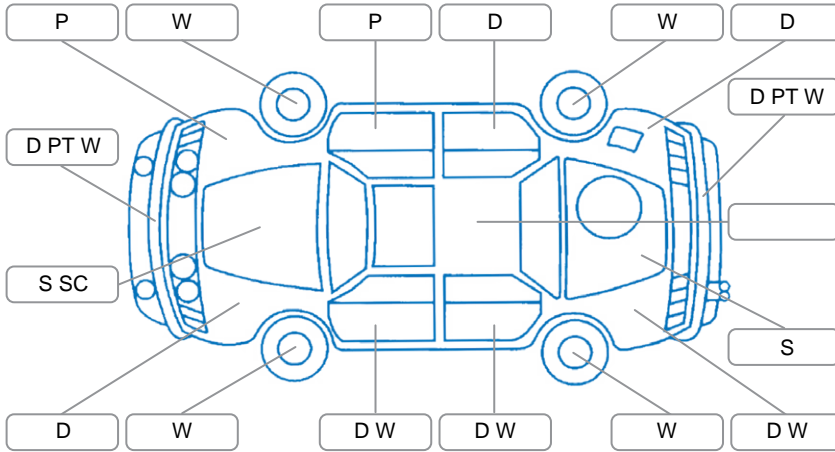

### Key

S = Scratch    R = Rust    C = Crack    \* = Decals    W = Significant scuffs  
 D = Dent    PT = Paint defect    P = Pin dent    SC = Stone Chips

Note: some defects and blemishes may not be displayed in the diagram

### Body Inspection Comments

- Holes in front bumper fog covers
- Holes on Roof
- Right tail light internals damaged

Conditions During Body Inspection:  Wet  Dry