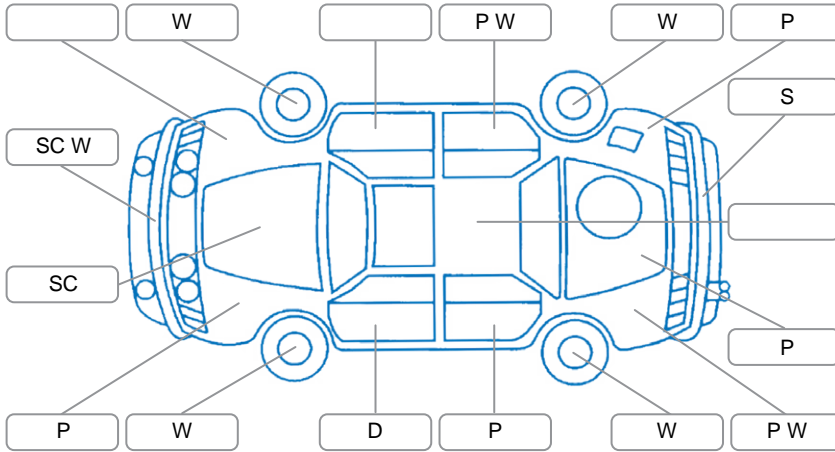

Key

S = Scratch R = Rust C = Crack * = Decals W = Significant scuffs
 D = Dent PT = Paint defect P = Pin dent SC = Stone Chips

Note: some defects and blemishes may not be displayed in the diagram

Body Inspection Comments

- Right wing mirror scuff
- Holes in both bumpers
- Holes in roof

Conditions During Body Inspection	Dry
-----------------------------------	-----

Under Carriage and Under Bonnet Inspection Comments

- Both Sills dented
- Engine oil seepage