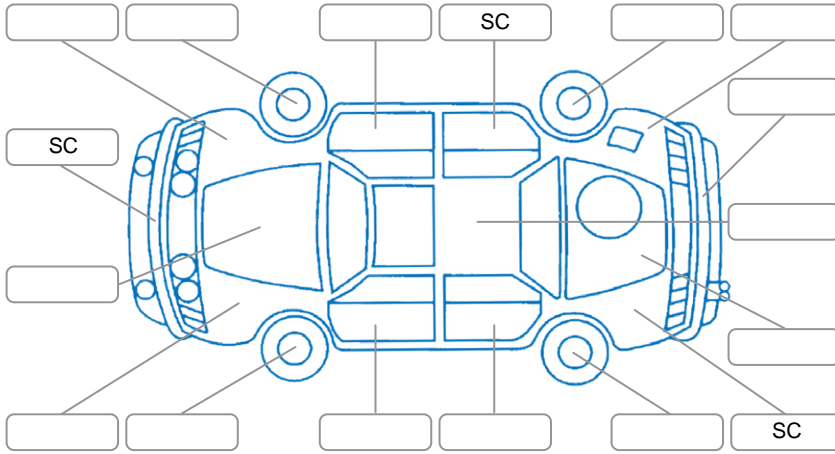

Report ID:	28,167,316	Version:	1
Created:	21 May 2026		

Make:	Ford	Model:	Fiesta
Body Style:	Hatchback	Year:	2014
Rego No.:	HHU81	Rego Expiry:	30 Jul 2026
WoF Expiry:	05 May 2027	Odometer:	57,735 Kms
Good No.:	28167316	VIN:	MNB8XXARJ8EL22909
Next Service:	67000	Service History:	No

Key

S = Scratch R = Rust C = Crack * = Decals W = Significant scuffs
 D = Dent PT = Paint defect P = Pin dent SC = Stone Chips

Note: some defects and blemishes may not be displayed in the diagram

Body Inspection Comments