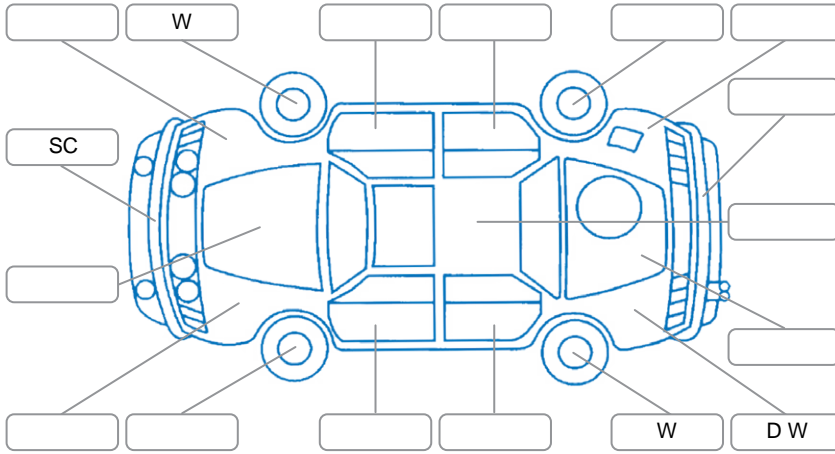

Report ID:	28,167,219	Version:	2
Created:	11 May 2026		

Make:	MG	Model:	3
Body Style:	Hatchback	Year:	2023
Rego No.:	QDB238	Rego Expiry:	30 Aug 2026
WoF Expiry:	25 May 2027	Odometer:	8,627 Kms
Good No.:	28167219	VIN:	LSJZ14U93NS106666
Next Service:	4/9/2026 or 16000km	Service History:	Yes

Key

S = Scratch R = Rust C = Crack * = Decals W = Significant scuffs
 D = Dent PT = Paint defect P = Pin dent SC = Stone Chips

Note: some defects and blemishes may not be displayed in the diagram

Body Inspection Comments

Conditions During Body Inspection: Dry

Under Carriage and Under Bonnet Inspection Comments

Interior Comments

Seats:	Good
Carpets:	Good
Panels:	Good
Dashboard:	Good

General Comments

Vehicle drove well.

Road Conditions During Test Drive	Dry		
Engine Timing Mechanism	Timing Chain		
Evidence of Cam Belt Replacement	<input type="checkbox"/> Yes	<input type="checkbox"/> No	Kms
Inspected by:	Rea Symons		
Published by:	Rea Symons		
Inspection Date:	11 May 2026		