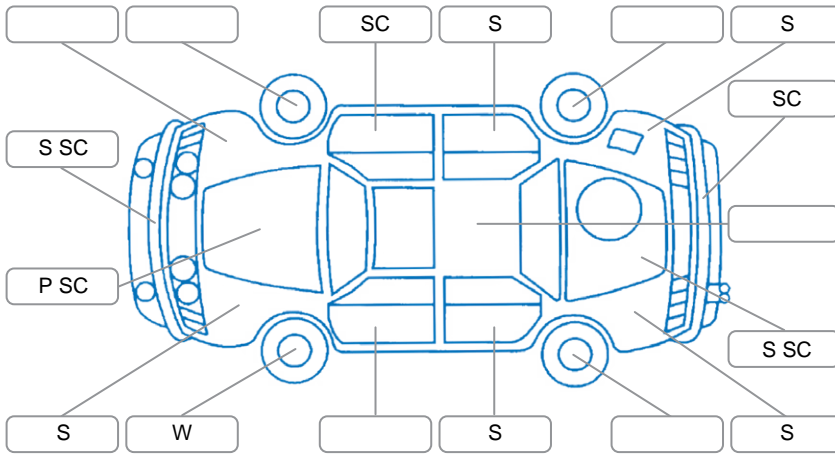

Report ID:	28,167,165	Version:	1
Created:	15 May 2026		

Make:	Hyundai	Model:	Getz
Body Style:	Hatchback	Year:	2009
Rego No.:	EZA527	Rego Expiry:	01 Oct 2026
WoF Expiry:	27 May 2027	Odometer:	160,000 Kms
Good No.:	28167165	VIN:	KMHBU51BR9U907884
Next Service:	170000	Service History:	No

Key
 S = Scratch R = Rust C = Crack * = Decals W = Significant scuffs
 D = Dent PT = Paint defect P = Pin dent SC = Stone Chips

Note: some defects and blemishes may not be displayed in the diagram

Body Inspection Comments