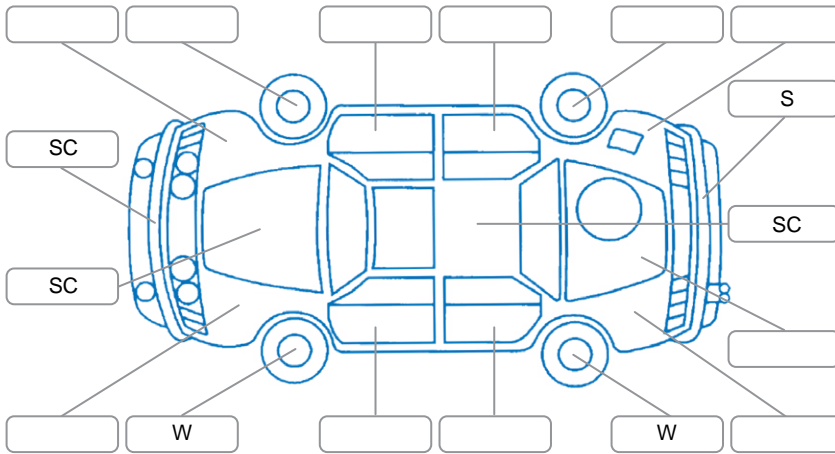

Report ID:	28,167,131	Version:	1
Created:	09 May 2026		

Make:	Hyundai	Model:	Kona
Body Style:	SUV	Year:	2019
Rego No.:	LZZ960	Rego Expiry:	25 Aug 2026
WoF Expiry:	23 Apr 2027	Odometer:	98,135 Kms
Good No.:	28167131	VIN:	KMHK5815WKU234121
Next Service:	113000kms	Service History:	Yes

Key

S = Scratch R = Rust C = Crack * = Decals W = Significant scuffs
 D = Dent PT = Paint defect P = Pin dent SC = Stone Chips

Note: some defects and blemishes may not be displayed in the diagram

Body Inspection Comments

Conditions During Body Inspection

Wet

Under Carriage and Under Bonnet Inspection Comments

Interior Comments

Seats:	Good
Carpets:	Good
Panels:	Good
Dashboard:	Good

General Comments

AWD

Road Conditions During Test Drive	Wet
Engine Timing Mechanism	Timing Chain
Evidence of Cam Belt Replacement	<input type="checkbox"/> Yes <input type="checkbox"/> No Kms
Inspected by:	Lindsay Malpas
Published by:	Kieran Driver
Inspection Date:	08 May 2026