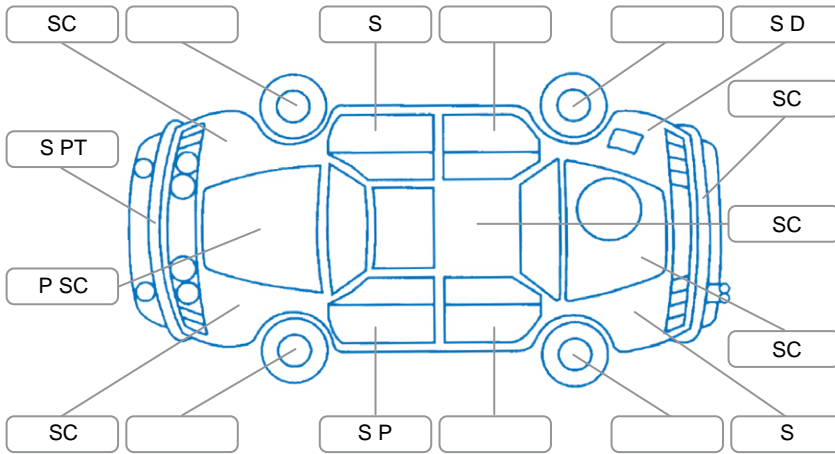

Report ID:	28,167,120	Version:	2
Created:	14 May 2026		

Make:	Ford	Model:	Ranger
Body Style:	Utility	Year:	2022
Rego No.:	PPY927	Rego Expiry:	04 Dec 2026
WoF Expiry:	19 Dec 2026	Odometer:	100,161 Kms
Good No.:	28167120	VIN:	MPBCMFF60NX432566
Next Service:	105694	Service History:	Yes

Key

S = Scratch R = Rust C = Crack * = Decals W = Significant scuffs
 D = Dent PT = Paint defect P = Pin dent SC = Stone Chips

Note: some defects and blemishes may not be displayed in the diagram

Body Inspection Comments

Left brake light condensation. Drivers door sill worn.
 Large chip in windscreen

Conditions During Body Inspection Wet

Under Carriage and Under Bonnet Inspection Comments

Interior Comments

Seats:	Average
Carpets:	Average
Panels:	Average
Dashboard:	Average