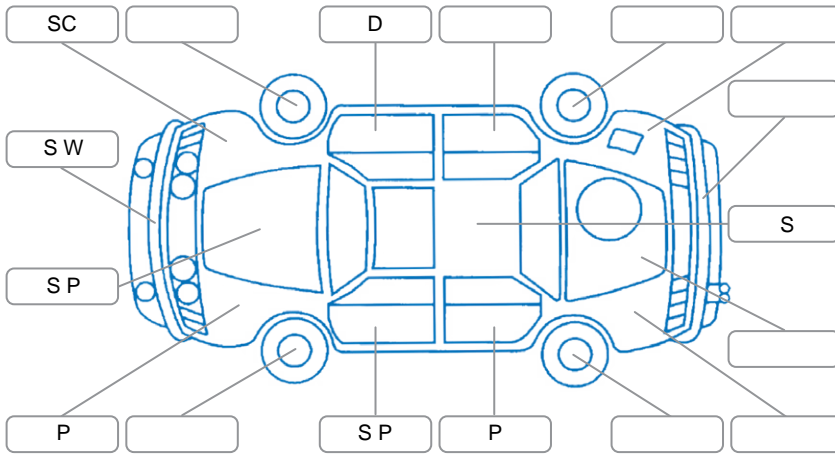

Report ID:	28,167,108	Version:	1
Created:	07 May 2026		

Make:	Ford	Model:	Ranger
Body Style:	Utility	Year:	2021
Rego No.:	NFF783	Rego Expiry:	11 Oct 2026
WoF Expiry:	09 Apr 2027	Odometer:	49,554 Kms
Good No.:	28167108	VIN:	MNAUM2F50LW083242
Next Service:	53000	Service History:	Yes

Key
 S = Scratch R = Rust C = Crack * = Decals W = Significant scuffs
 D = Dent PT = Paint defect P = Pin dent SC = Stone Chips

Note: some defects and blemishes may not be displayed in the diagram

Body Inspection Comments