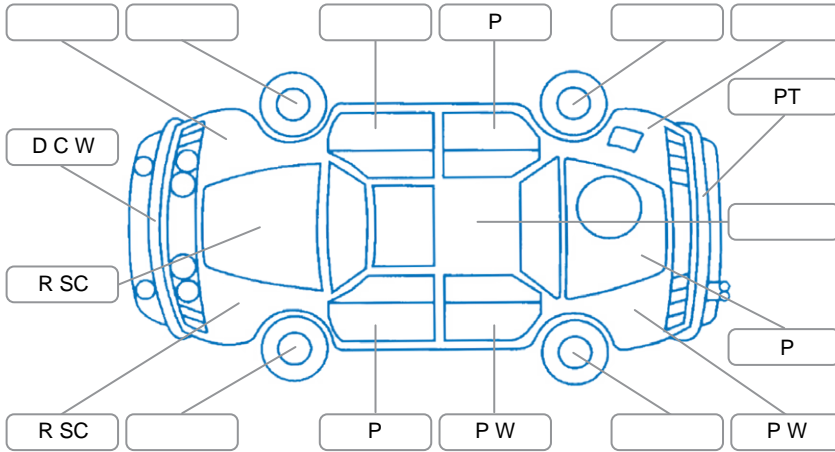

Report ID:	28,167,080	Version:	2
Created:	15 May 2026		

Make:	Mitsubishi	Model:	Triton
Body Style:	Utility	Year:	2020
Rego No.:	MUP690	Rego Expiry:	14 May 2027
WoF Expiry:	24 Jul 2026	Odometer:	113,890 Kms
Good No.:	28167080	VIN:	MMAJLKK10LH015497
Next Service:	122,000	Service History:	Yes

Key

S = Scratch R = Rust C = Crack * = Decals W = Significant scuffs
 D = Dent PT = Paint defect P = Pin dent SC = Stone Chips

Note: some defects and blemishes may not be displayed in the diagram

Body Inspection Comments

Right, sill rust
 Left running board scuff & dent

Conditions During Body Inspection Dry

Under Carriage and Under Bonnet Inspection Comments

Subframe surface rust

Interior Comments

Seats:	Good
Carpets:	Good
Panels:	Average
Dashboard:	Good