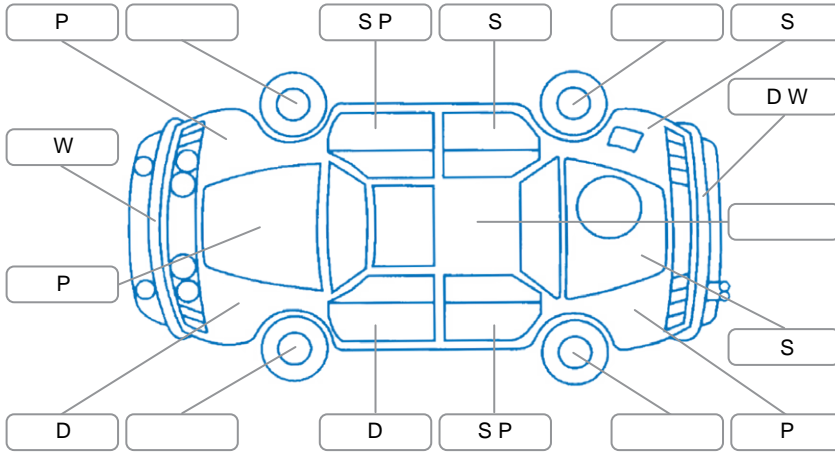

Report ID:	28,167,046	Version:	1
Created:	07 May 2026		

Make:	Subaru	Model:	Forester
Body Style:	SUV	Year:	2013
Rego No.:	GZS652	Rego Expiry:	24 May 2026
WoF Expiry:	18 Dec 2026	Odometer:	166,987 Kms
Good No.:	28167046	VIN:	JF2SJ9KC5DG011234
Next Service:	170384	Service History:	Yes

### Key

S = Scratch    R = Rust    C = Crack    \* = Decals    W = Significant scuffs  
 D = Dent    PT = Paint defect    P = Pin dent    SC = Stone Chips

Note: some defects and blemishes may not be displayed in the diagram