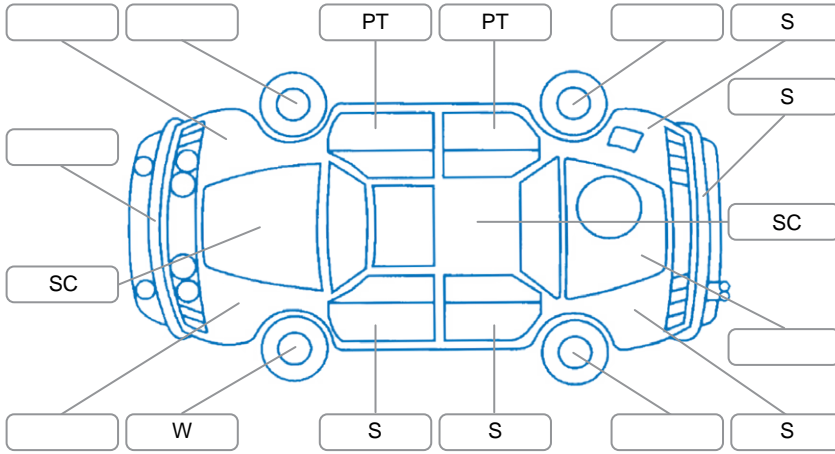

Report ID:	28,167,033	Version:	1
Created:	16 May 2026		

Make:	Ssangyong	Model:	Tivoli
Body Style:	SUV	Year:	2016
Rego No.:	MKZ470	Rego Expiry:	06 Oct 2026
WoF Expiry:	20 May 2027	Odometer:	146,931 Kms
Good No.:	28167033	VIN:	KPT36B1VSGP082264
Next Service:	157000	Service History:	No

**Key**

S = Scratch    R = Rust    C = Crack    \* = Decals    W = Significant scuffs  
 D = Dent    PT = Paint defect    P = Pin dent    SC = Stone Chips

Note: some defects and blemishes may not be displayed in the diagram

**Body Inspection Comments**

Minor stone chips on Windscreen

Conditions During Body Inspection	Dry
-----------------------------------	-----

**Under Carriage and Under Bonnet Inspection Comments**

Front wheel drive