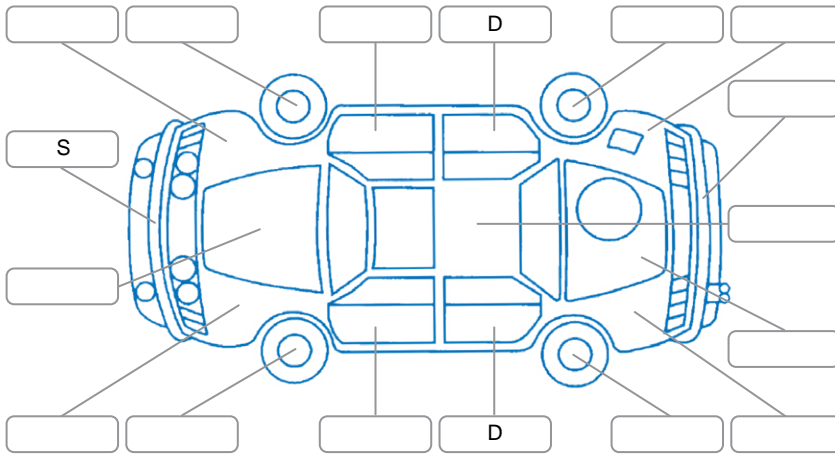

Key
 S = Scratch R = Rust C = Crack * = Decals W = Significant scuffs
 D = Dent PT = Paint defect P = Pin dent SC = Stone Chips

Note: some defects and blemishes may not be displayed in the diagram

Body Inspection Comments

Conditions During Body Inspection: Dry

Under Carriage and Under Bonnet Inspection Comments

Interior Comments

Seats:	Good
Carpets:	Good
Panels:	Good
Dashboard:	Good

General Comments

Road Conditions During Test Drive	Dry	
Engine Timing Mechanism	Timing Chain	
Evidence of Cam Belt Replacement	<input type="checkbox"/> Yes <input type="checkbox"/> No	Kms
Inspected by:	Marlon Espena	
Published by:	Henry Manders	
Inspection Date:	08 May 2026	