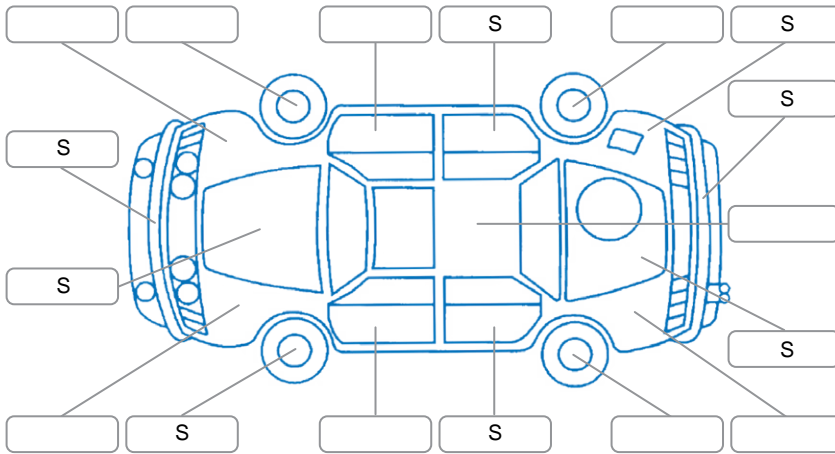

Report ID:	28,166,967	Version:	1
Created:	09 May 2026		

Make:	KIA	Model:	Sportage
Body Style:	SUV	Year:	2023
Rego No.:	PWZ706	Rego Expiry:	26 Jul 2026
WoF Expiry:	27 Apr 2027	Odometer:	55,257 Kms
Good No.:	28166967	VIN:	KNAPU81DMP7169680
Next Service:	60000	Service History:	Yes

**Key**  
 S = Scratch    R = Rust    C = Crack    \* = Decals    W = Significant scuffs  
 D = Dent    PT = Paint defect    P = Pin dent    SC = Stone Chips

Note: some defects and blemishes may not be displayed in the diagram