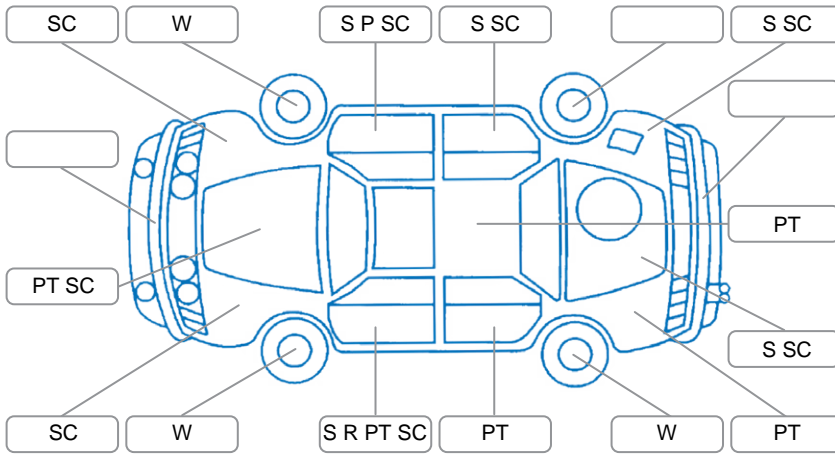

Report ID:	28,166,933	Version:	1
Created:	10 Jun 2026		

Make:	Toyota	Model:	Corolla
Body Style:	Hatchback	Year:	2013
Rego No.:	GZG159	Rego Expiry:	31 May 2026
WoF Expiry:	22 Jun 2027	Odometer:	137,011 Kms
Good No.:	28166933	VIN:	JTNKU3JE50J022333
Next Service:	146,000 kms	Service History:	No

Key
 S = Scratch R = Rust C = Crack * = Decals W = Significant scuffs
 D = Dent PT = Paint defect P = Pin dent SC = Stone Chips

Note: some defects and blemishes may not be displayed in the diagram

Body Inspection Comments

Conditions During Body Inspection: Dry

Under Carriage and Under Bonnet Inspection Comments

Front wheel drive.
 Freshly serviced.

Interior Comments

Seats:	Poor
Carpets:	Average
Panels:	Average
Dashboard:	Average