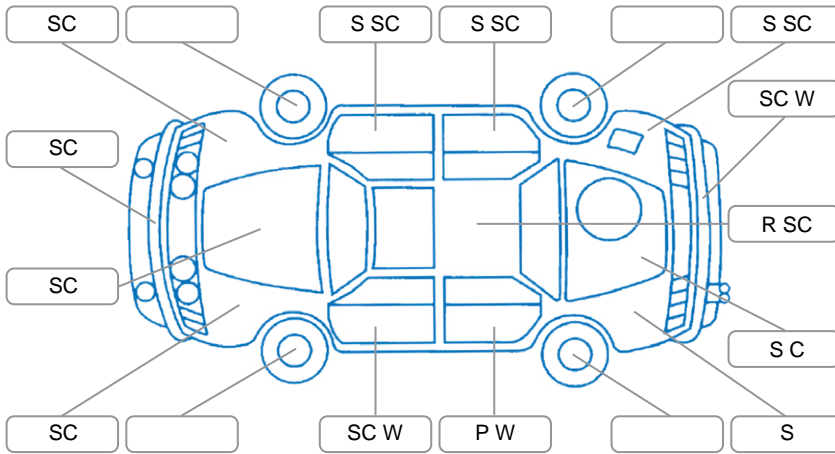

Report ID:	28,166,869	Version:	2
Created:	15 May 2026		

Make:	Nissan	Model:	X-Trail
Body Style:	SUV	Year:	2022
Rego No.:	NYZ386	Rego Expiry:	08 Feb 2027
WoF Expiry:	30 Jan 2027	Odometer:	217,891 Kms
Good No.:	28166869	VIN:	JN1TBNT32A0070303
Next Service:	Overdue	Service History:	Yes

### Key

S = Scratch    R = Rust    C = Crack    \* = Decals    W = Significant scuffs  
 D = Dent    PT = Paint defect    P = Pin dent    SC = Stone Chips

Note: some defects and blemishes may not be displayed in the diagram