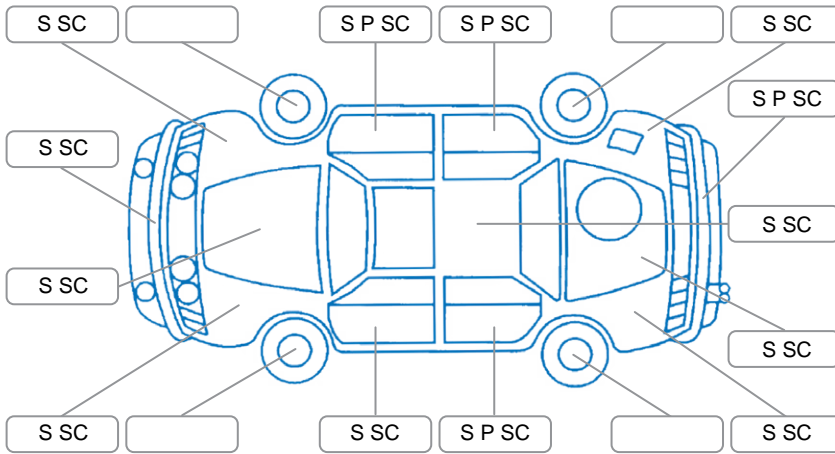

Report ID:	28,166,830	Version:	1
Created:	07 May 2026		

Make:	Holden	Model:	Barina
Body Style:	Hatchback	Year:	2013
Rego No.:	GWP813	Rego Expiry:	20 Aug 2026
WoF Expiry:	11 Jan 2027	Odometer:	85,154 Kms
Good No.:	28166830	VIN:	KL3TA48E9DB142998
Next Service:	93339	Service History:	No

Key

S = Scratch R = Rust C = Crack * = Decals W = Significant scuffs
 D = Dent PT = Paint defect P = Pin dent SC = Stone Chips

Note: some defects and blemishes may not be displayed in the diagram

Body Inspection Comments

Minor stonechips on windscreen

Conditions During Body Inspection

Dry

Under Carriage and Under Bonnet Inspection Comments

Front wheel drive

Interior Comments

Seats:	Good
Carpets:	Good
Panels:	Good
Dashboard:	Good