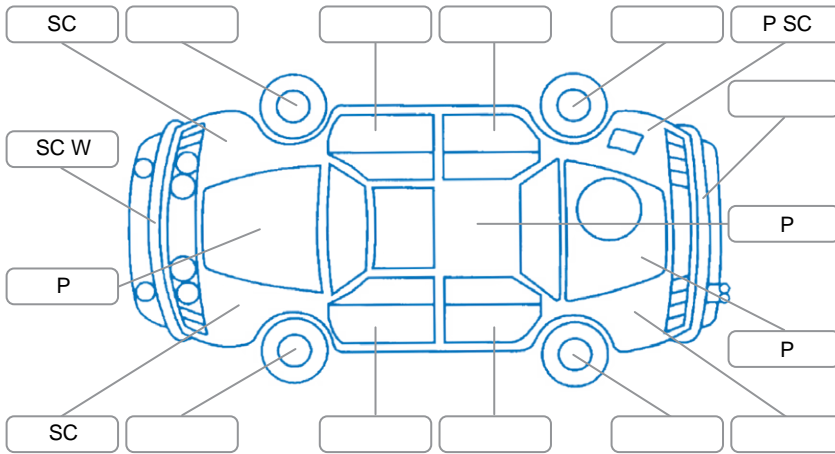

Report ID:	28,166,797	Version:	1
Created:	08 May 2026		

Make:	Nissan	Model:	Navara
Body Style:	Utility	Year:	2021
Rego No.:	NLJ955	Rego Expiry:	27 Jul 2026
WoF Expiry:	14 Jul 2026	Odometer:	96,883 Kms
Good No.:	28166797	VIN:	MNTCBAD23A0000304
Next Service:	100000	Service History:	No

Key
 S = Scratch R = Rust C = Crack * = Decals W = Significant scuffs
 D = Dent PT = Paint defect P = Pin dent SC = Stone Chips

Note: some defects and blemishes may not be displayed in the diagram

Body Inspection Comments