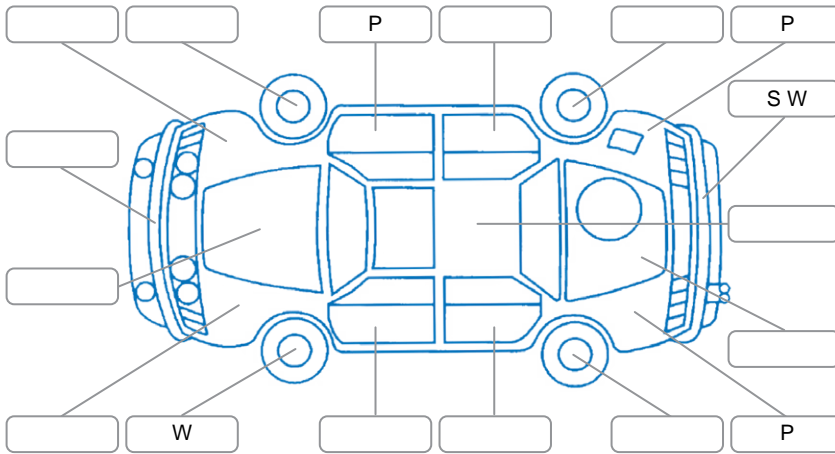

Key
 S = Scratch R = Rust C = Crack * = Decals W = Significant scuffs
 D = Dent PT = Paint defect P = Pin dent SC = Stone Chips

Note: some defects and blemishes may not be displayed in the diagram

Body Inspection Comments

Conditions During Body Inspection: Dry

Under Carriage and Under Bonnet Inspection Comments

Oil leaks, including around valve cover
 Low engine oil

Interior Comments

Seats:	drivers seat worn, seat stains
Carpets:	Good
Panels:	tailgate trim handles missing
Dashboard:	sticky dash pad